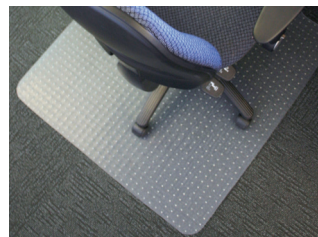

Technical Specification

Material	PET
Surface Finish	Grained
Product Height	1.8 mm, 2.5 mm
Max. Operating Temperature	+65°C
Resistance to Chemicals	Medium
Environmental Resistance	Suitable for indoor environments
UV Resistance	No
Typical Applications	Offices, Warehouses
Cleaning Method	Warm water
COO (Country of Origin)	DE
Guarantee	5 years

STYLES AND COLOURS

Chair Mat (PET)
Shape A